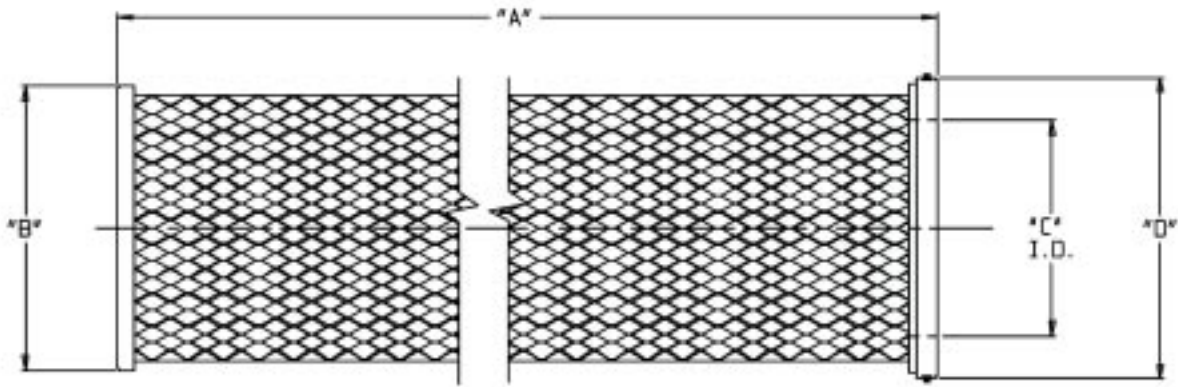

Bag Capacity

Nominal Bag Size	Beta Ratio and Efficiency		Dirt Capacity	"A" in.	"B" in.	"C" in.	"D" in.
	Beta = 200 99.5%	Beta = 1000 99.9%					
#1	4 micron	6 micron	24 g	11 3/4	6 1/4	4 3/4	6 5/8
#1	15 micron	19 micron	30 g	11 3/4	6 1/4	4 3/4	6 5/8
#1	25 micron	27 micron	40 g	11 3/4	6 1/4	4 3/4	6 5/8
#1	41 micron	43 micron	40 g	11 3/4	6 1/4	4 3/4	6 5/8
#1	51 micron	53 micron	53 g	11 3/4	6 1/4	4 3/4	6 5/8
#1	69 micron	n/a	53 g	11 3/4	6 1/4	4 3/4	6 5/8
#2	4 micron	6 micron	48 g	26 3/4	6 1/4	4 3/4	6 5/8
#2	15 micron	19 micron	60 g	26 3/4	6 1/4	4 3/4	6 5/8
#2	25 micron	27 micron	80 g	26 3/4	6 1/4	4 3/4	6 5/8
#2	41 micron	43 micron	80 g	26 3/4	6 1/4	4 3/4	6 5/8
#2	51 micron	53 micron	53 g	26 3/4	6 1/4	4 3/4	6 5/8
#2	69 micron	n/a	53 g	26 3/4	6 1/4	4 3/4	6 5/8

The Hilliard Corporation
100 West Fourth Street
Elmira, New York 14902-1504
Phone: 607-733-7121
Fax: 607-733-0928
<http://www.hilliardcorp.com>

Your Local Representative: